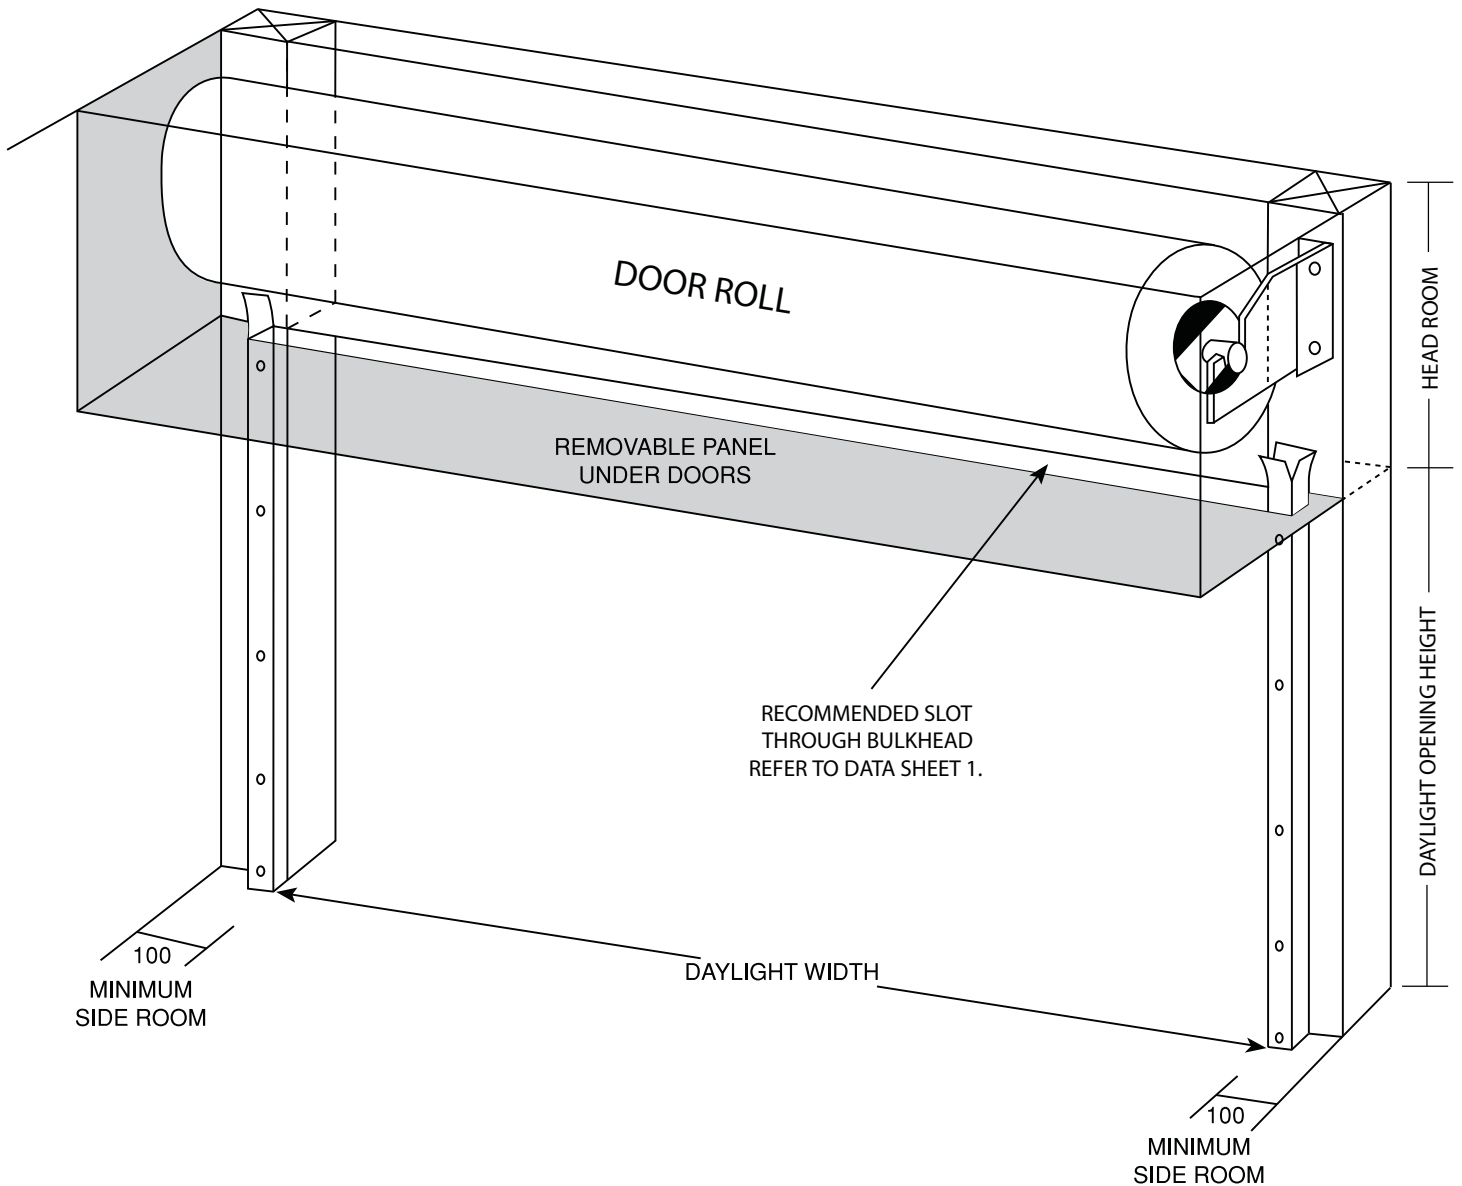

Data Sheet 3B

TYPICAL BULKHEAD DETAIL.
SINGLE DOOR OPENING.
SPRING BALANCED MANUAL OPERATION

FOLDING CLOSURES } ROLLER GRILLES } ROLLER SHUTTERS

DOOR SUPPORT BRACKETS & GUIDES
MUST BE ATTACHED TO SOLID FIXING